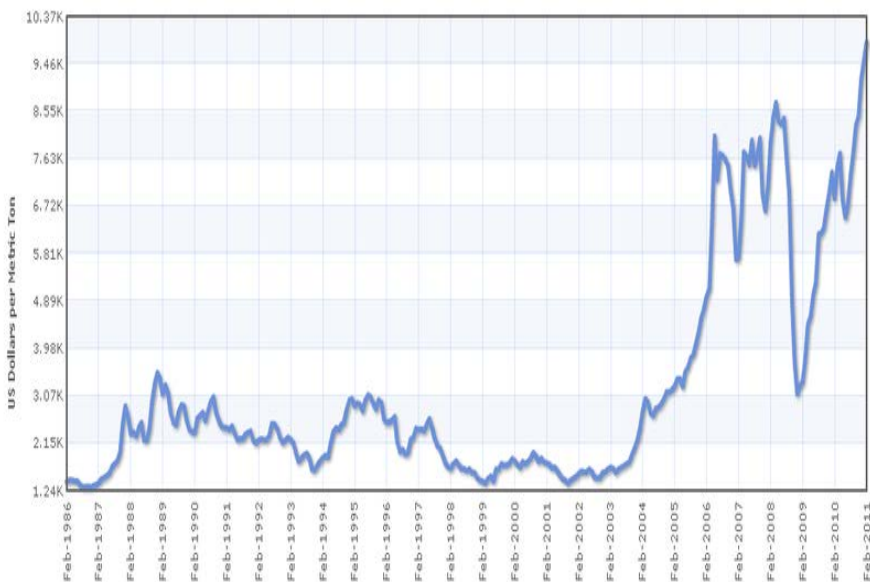

FIGURE 4
Sharp price increases in commodities since 2000 have erased all the real price declines of the 20th century
 McKinsey Commodity Price Index (years 1999-2001 = 100)¹

¹ Based on arithmetic average of 4 commodity sub-indices: food, non-food agricultural items, metals, and energy; 2011 prices based on average of first eight months of 2011.

Råvarepriserne er steget mere de sidste 10 år end de er faldet de foregående 100 år

Pga af ex. effektivisering af apparaternes energiforbrug spiller andre aspekter nu en væsentligere rolle

Kobberprisens udvikling 1986-2014 (London)